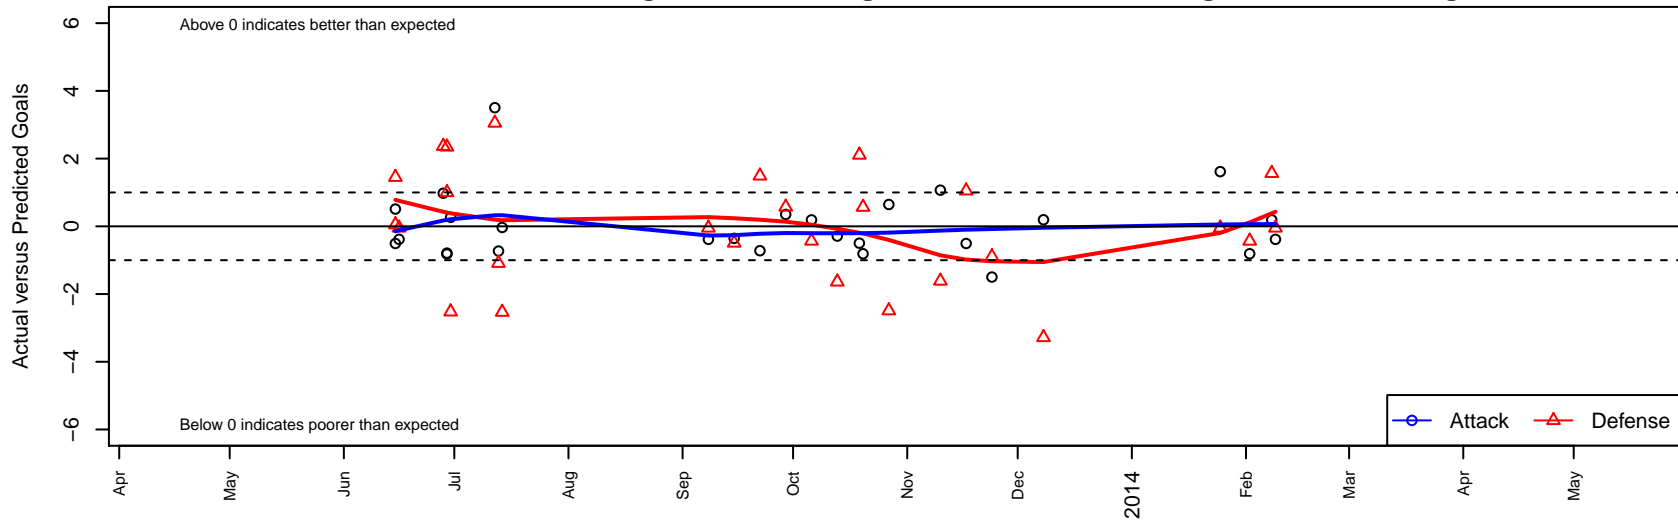

FWFC White B98

Dots are actual minus expected GF (blue circles) and GA (red triangles).
Blue line is smoothed change in attack strength. Red is smoothed change in defense strength.